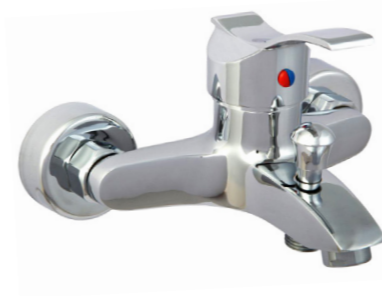

Rado Chrome Series

Bath

Toilet

Basin

Kitchen

67

Shaveri

Soshiz Steel